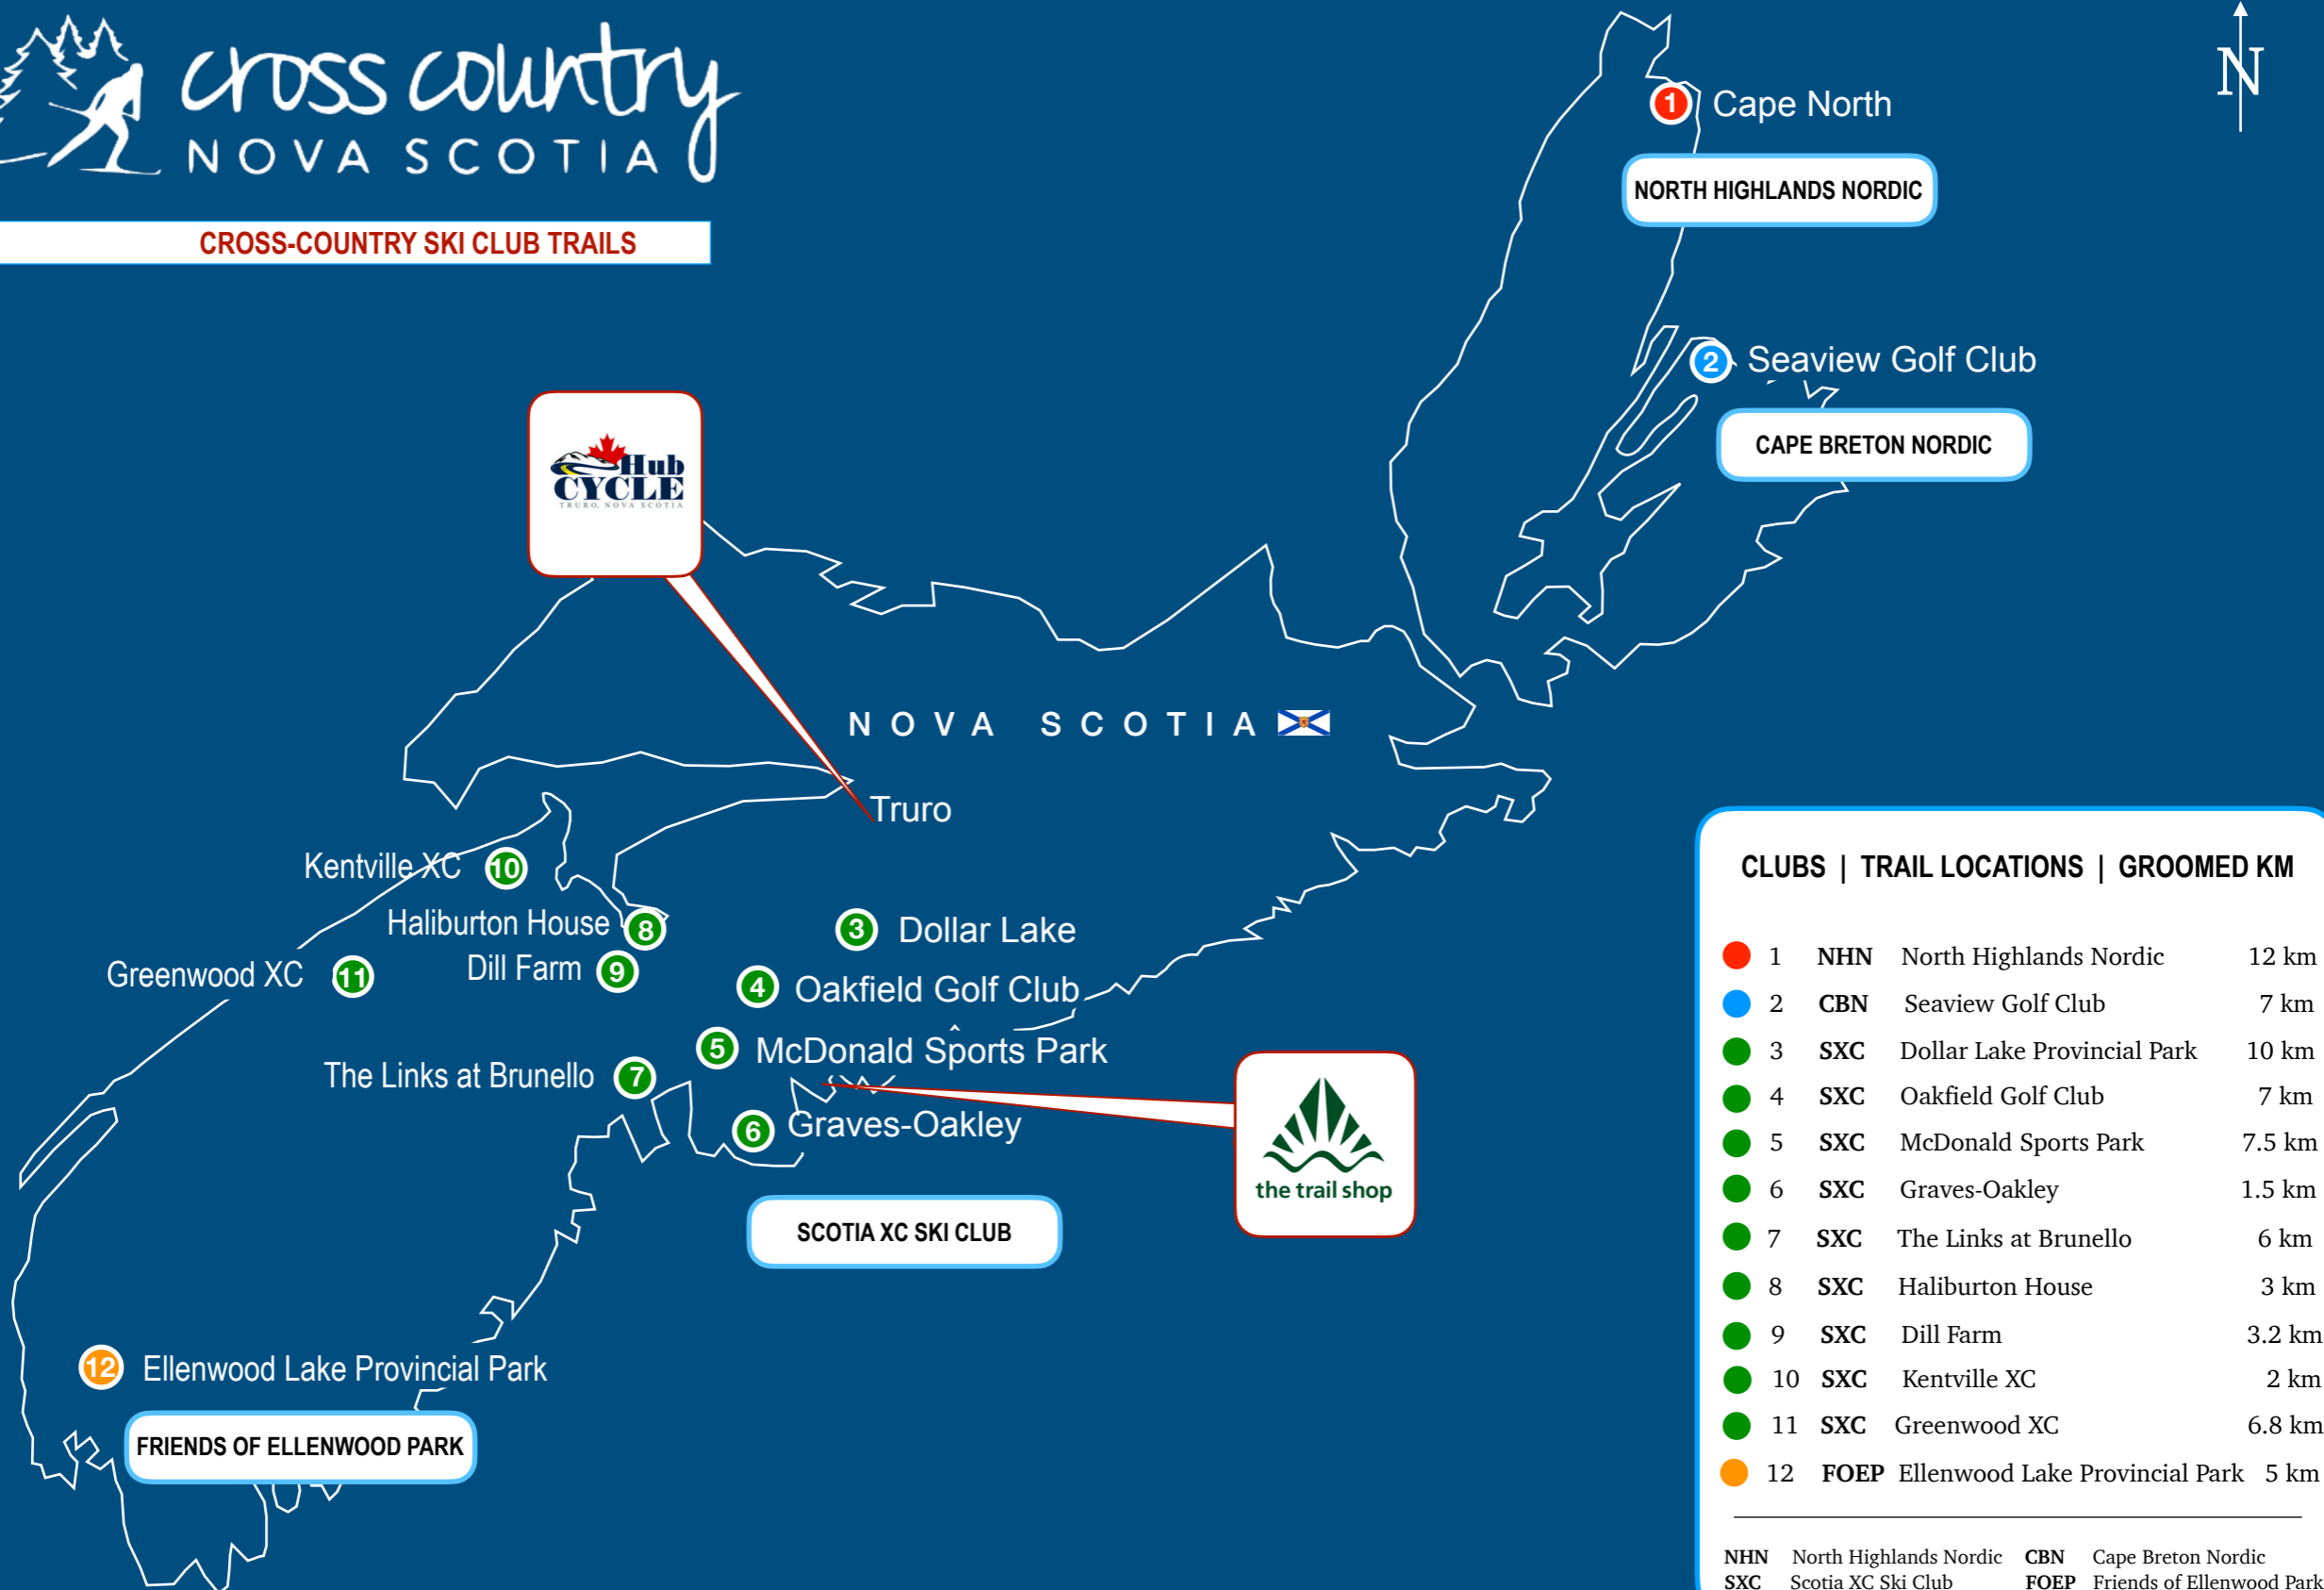

## CROSS-COUNTRY SKI CLUB TRAILS

CLUBS   TRAIL LOCATIONS   GROOMED KM				
1	NHN	North Highlands Nordic	12 km	
2	CBN	Seaview Golf Club	7 km	
3	SXC	Dollar Lake Provincial Park	10 km	
4	SXC	Oakfield Golf Club	7 km	
5	SXC	McDonald Sports Park	7.5 km	
6	SXC	Graves-Oakley	1.5 km	
7	SXC	The Links at Brunello	6 km	
8	SXC	Haliburton House	3 km	
9	SXC	Dill Farm	3.2 km	
10	SXC	Kentville XC	2 km	
11	SXC	Greenwood XC	6.8 km	
12	FOEP	Ellenwood Lake Provincial Park	5 km	

NHN	North Highlands Nordic	CBN	Cape Breton Nordic
SXC	Scotia XC Ski Club	FOEP	Friends of Ellenwood Park